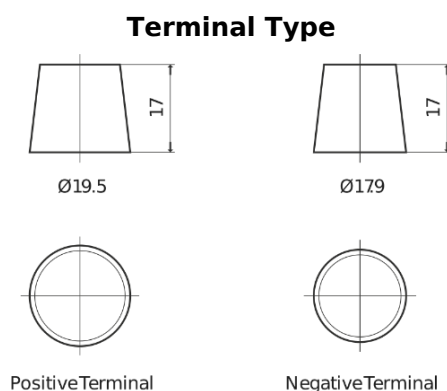

**Product overview**

Batteries for Cars

**Powerline SA955**

Part number	SA955
Technology	Flooded
EAN/GTIN	3661024064194
Voltage	12 V
Capacity	95.0 Ah
CCA	800 A
Length	306 mm
Width	173 mm
Height	222 mm
Box size	D31
Polarity	ETN 1
Terminal Type	EN taper post
Hold Down	Korean B1
Weights (subject of variation)	21.40 kg