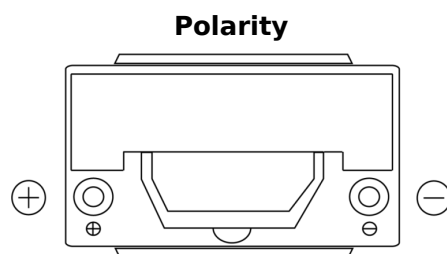

**Product overview**

Batteries for Cars

**Powerline SA955**

Part number	SA955
Technology	Flooded
EAN/GTIN	3661024064194
Voltage	12 V
Capacity	95.0 Ah
CCA	800 A
Length	306 mm
Width	173 mm
Height	222 mm
Box size	D31
Polarity	ETN 1
Terminal Type	EN taper post
Hold Down	Korean B1
Weights (subject of variation)	21.40 kg