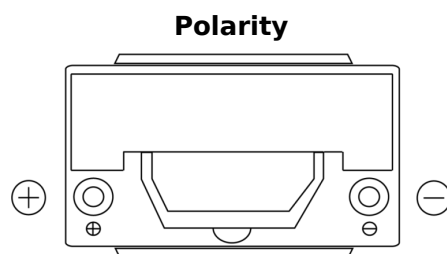

Product overview

Batteries for Cars

Powerline SA955

Part number	SA955
Technology	Flooded
EAN/GTIN	3661024064194
Voltage	12 V
Capacity	95.0 Ah
CCA	800 A
Length	306 mm
Width	173 mm
Height	222 mm
Box size	D31
Polarity	ETN 1
Terminal Type	EN taper post
Hold Down	Korean B1
Weights (subject of variation)	21.40 kg