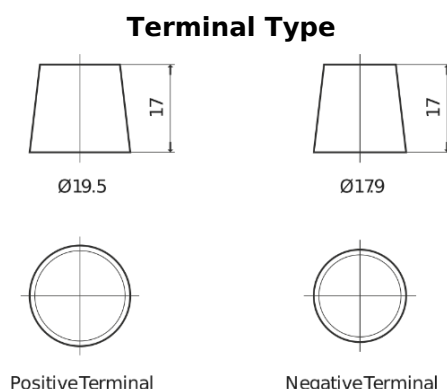

Product overview

Batteries for Cars

Powerline SA955

Part number	SA955
Technology	Flooded
EAN/GTIN	3661024064194
Voltage	12 V
Capacity	95.0 Ah
CCA	800 A
Length	306 mm
Width	173 mm
Height	222 mm
Box size	D31
Polarity	ETN 1
Terminal Type	EN taper post
Hold Down	Korean B1
Weights (subject of variation)	21.40 kg