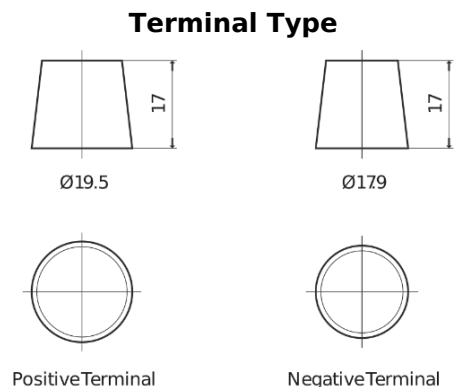

**Product overview**

Batteries for Cars

**Powerline SA955**

Part number	SA955
Technology	Flooded
EAN/GTIN	3661024064194
Voltage	12 V
Capacity	95.0 Ah
CCA	800 A
Length	306 mm
Width	173 mm
Height	222 mm
Box size	D31
Polarity	ETN 1
Terminal Type	EN taper post
Hold Down	Korean B1
Weights (subject of variation)	21.40 kg