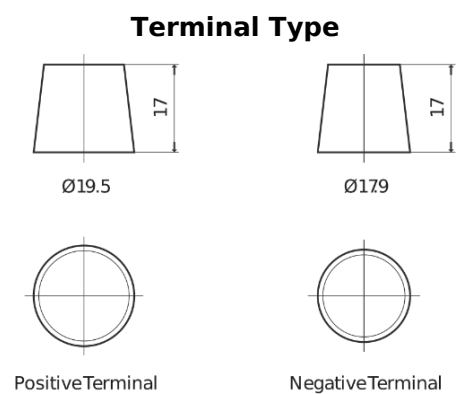

Product overview

Batteries for Cars

Powerline SA954

Part number	SA954
Technology	Flooded
EAN/GTIN	3661024064187
Voltage	12 V
Capacity	95.0 Ah
CCA	800 A
Length	306 mm
Width	173 mm
Height	222 mm
Box size	D31
Polarity	ETN 0
Terminal Type	EN taper post
Hold Down	Korean B1
Weights (subject of variation)	21.40 kg