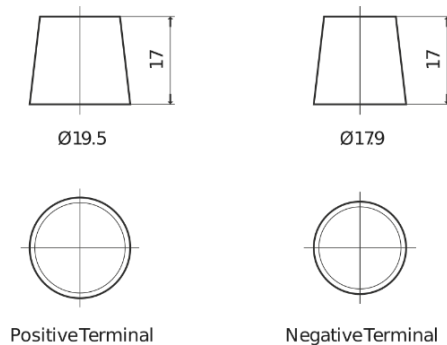

Product overview

Batteries for Cars

Powerline SA900

| | |
|--------------------------------|---------------|
| Part number | SA900 |
| Technology | Flooded |
| EAN/GTIN | 3661024066259 |
| Voltage | 12 V |
| Capacity | 90.0 Ah |
| CCA | 720 A |
| Length | 315 mm |
| Width | 175 mm |
| Height | 190 mm |
| Box size | L04 |
| Polarity | ETN 0 |
| Terminal Type | EN taper post |
| Hold Down | B13 |
| Weights (subject of variation) | 19.70 kg |

Polarity

Terminal Type

Hold Down

Design, features and specifications are subject to change without notice. We disclaim any representation or warranty, express or implied, concerning the data or recommendations, and in no event shall be liable for any loss or damage claimed to have arisen as a result. Some products may not be available in your local market.