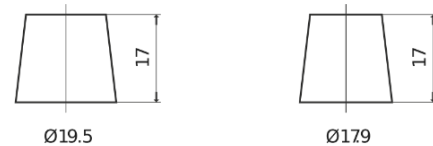

**Product overview**

Batteries for Cars

**Powerline SA852**

Part number	SA852
Technology	Flooded
EAN/GTIN	3661024064293
Voltage	12 V
Capacity	85.0 Ah
CCA	800 A
Length	315 mm
Width	175 mm
Height	175 mm
Box size	LB4
Polarity	ETN 0
Terminal Type	EN taper post
Hold Down	B13
Weights (subject of variation)	18.60 kg

**Polarity**

**Terminal Type**

Positive Terminal

Negative Terminal

**Hold Down**

Design, features and specifications are subject to change without notice. We disclaim any representation or warranty, express or implied, concerning the data or recommendations, and in no event shall be liable for any loss or damage claimed to have arisen as a result. Some products may not be available in your local market.