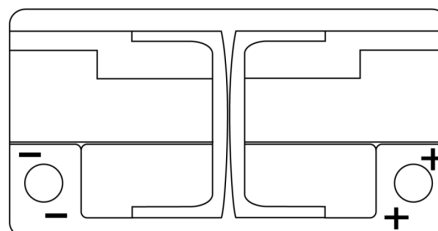

Product overview

Batteries for Cars

Powerline SA852

Part number	SA852
Technology	Flooded
EAN/GTIN	3661024064293
Voltage	12 V
Capacity	85.0 Ah
CCA	800 A
Length	315 mm
Width	175 mm
Height	175 mm
Box size	LB4
Polarity	ETN 0
Terminal Type	EN taper post
Hold Down	B13
Weights (subject of variation)	18.60 kg

Polarity

Terminal Type

Hold Down

Design, features and specifications are subject to change without notice. We disclaim any representation or warranty, express or implied, concerning the data or recommendations, and in no event shall be liable for any loss or damage claimed to have arisen as a result. Some products may not be available in your local market.