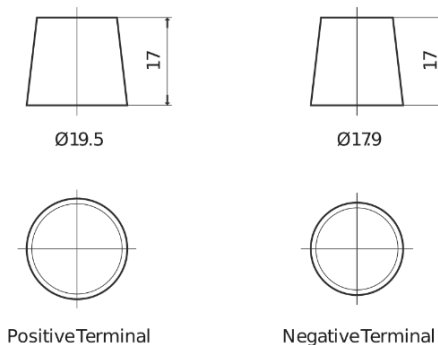

Terminal Type

Hold Down

Design, features and specifications are subject to change without notice. We disclaim any representation or warranty, express or implied, concerning the data or recommendations, and in no event shall be liable for any loss or damage claimed to have arisen as a result. Some products may not be available in your local market.