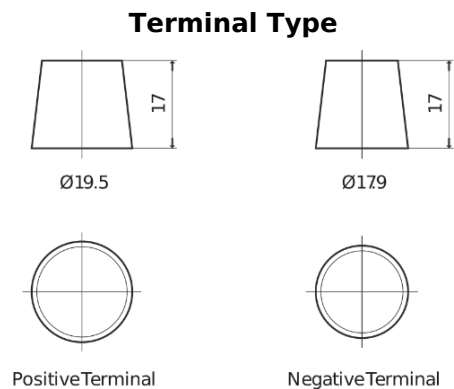

**Product overview**

Batteries for Cars

**Powerline SA755**

Part number	SA755
Technology	Flooded
EAN/GTIN	3661024064170
Voltage	12 V
Capacity	75.0 Ah
CCA	630 A
Length	270 mm
Width	173 mm
Height	222 mm
Box size	D26
Polarity	ETN 1
Terminal Type	EN taper post
Hold Down	Korean B1+B6
Weights (subject of variation)	17.40 kg