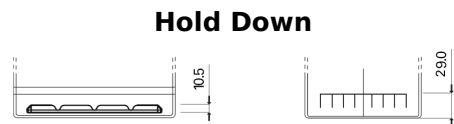

**Product overview**

Batteries for Cars

**Powerline SA755**

Part number	SA755
Technology	Flooded
EAN/GTIN	3661024064170
Voltage	12 V
Capacity	75.0 Ah
CCA	630 A
Length	270 mm
Width	173 mm
Height	222 mm
Box size	D26
Polarity	ETN 1
Terminal Type	EN taper post
Hold Down	Korean B1+B6
Weights (subject of variation)	17.40 kg