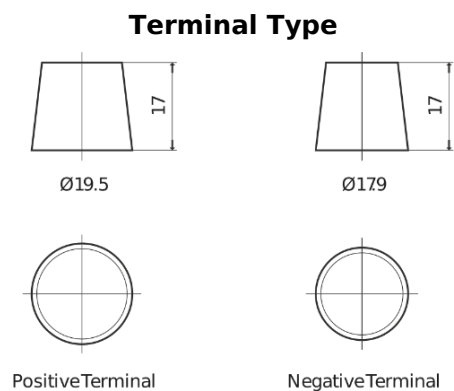

Product overview

Batteries for Cars

Powerline SA755

Part number	SA755
Technology	Flooded
EAN/GTIN	3661024064170
Voltage	12 V
Capacity	75.0 Ah
CCA	630 A
Length	270 mm
Width	173 mm
Height	222 mm
Box size	D26
Polarity	ETN 1
Terminal Type	EN taper post
Hold Down	Korean B1+B6
Weights (subject of variation)	17.40 kg