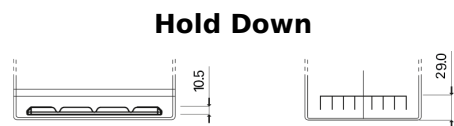

Product overview

Batteries for Cars

Powerline SA755

Part number	SA755
Technology	Flooded
EAN/GTIN	3661024064170
Voltage	12 V
Capacity	75.0 Ah
CCA	630 A
Length	270 mm
Width	173 mm
Height	222 mm
Box size	D26
Polarity	ETN 1
Terminal Type	EN taper post
Hold Down	Korean B1+B6
Weights (subject of variation)	17.40 kg