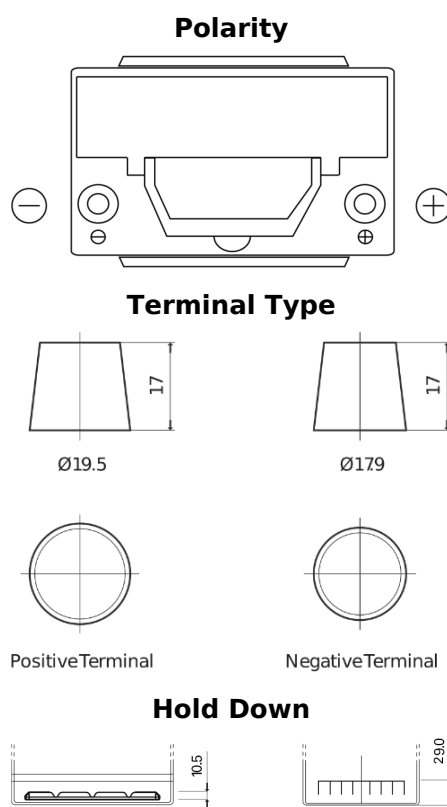

Product overview

Batteries for Cars

Powerline SA754

Part number	SA754
Technology	Flooded
EAN/GTIN	3661024064163
Voltage	12 V
Capacity	75.0 Ah
CCA	630 A
Length	270 mm
Width	173 mm
Height	222 mm
Box size	D26
Polarity	ETN 0
Terminal Type	EN taper post
Hold Down	Korean B1+B6
Weights (subject of variation)	17.40 kg