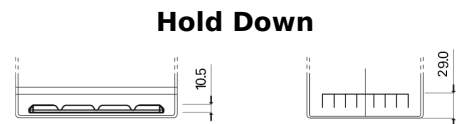

**Product overview**

Batteries for Cars

**Powerline SA754**

Part number	SA754
Technology	Flooded
EAN/GTIN	3661024064163
Voltage	12 V
Capacity	75.0 Ah
CCA	630 A
Length	270 mm
Width	173 mm
Height	222 mm
Box size	D26
Polarity	ETN 0
Terminal Type	EN taper post
Hold Down	Korean B1+B6
Weights (subject of variation)	17.40 kg