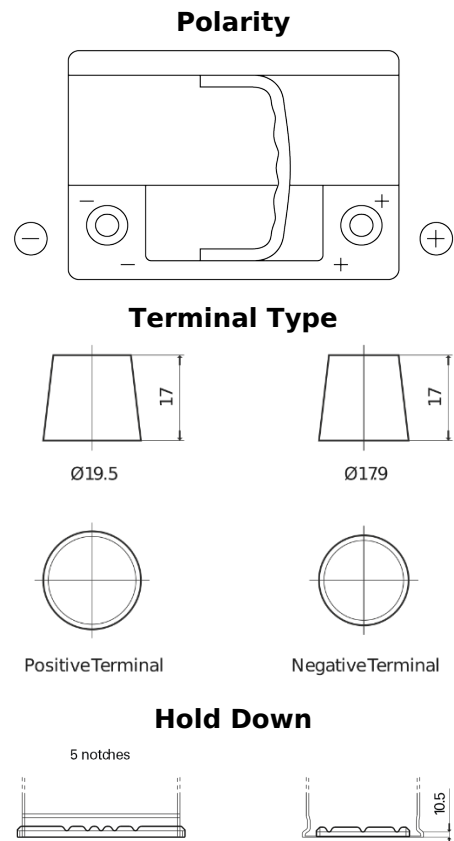

**Product overview**

Batteries for Cars

**High-Tech TA640**

Part number	TA640
Technology	Flooded
EAN/GTIN	3661024054225
Voltage	12 V
Capacity	64 Ah
CCA	640 A
Length	242 mm
Width	175 mm
Height	190 mm
Box size	L02
Polarity	ETN 0
Terminal Type	EN taper post
Hold Down	B13
Weights (subject of variation)	14.90 kg