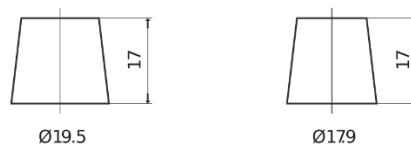

Terminal Type