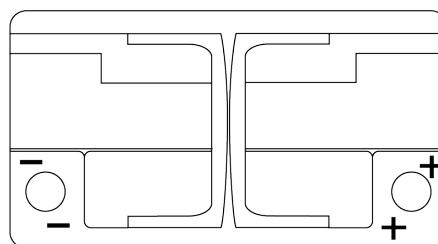

Product overview

Batteries for Cars

Powerline SA722

Part number	SA722
Technology	Flooded
EAN/GTIN	3661024064286
Voltage	12 V
Capacity	72.0 Ah
CCA	720 A
Length	278 mm
Width	175 mm
Height	175 mm
Box size	LB3
Polarity	ETN 0
Terminal Type	EN taper post
Hold Down	B13
Weights (subject of variation)	15.90 kg

Polarity

Terminal Type

Positive Terminal

Negative Terminal

Hold Down

Design, features and specifications are subject to change without notice. We disclaim any representation or warranty, express or implied, concerning the data or recommendations, and in no event shall be liable for any loss or damage claimed to have arisen as a result. Some products may not be available in your local market.