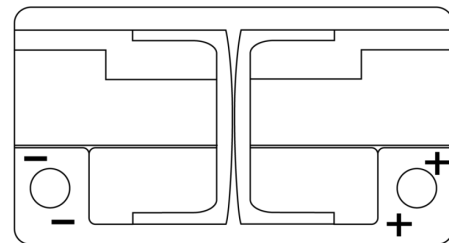

Product overview

Batteries for Cars

Powerline SA722

Part number	SA722
Technology	Flooded
EAN/GTIN	3661024064286
Voltage	12 V
Capacity	72.0 Ah
CCA	720 A
Length	278 mm
Width	175 mm
Height	175 mm
Box size	LB3
Polarity	ETN 0
Terminal Type	EN taper post
Hold Down	B13
Weights (subject of variation)	15.90 kg

Polarity

Terminal Type

Positive Terminal

Negative Terminal

Hold Down

Design, features and specifications are subject to change without notice. We disclaim any representation or warranty, express or implied, concerning the data or recommendations, and in no event shall be liable for any loss or damage claimed to have arisen as a result. Some products may not be available in your local market.