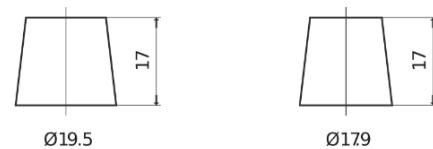

Product overview

Batteries for Cars

Powerline SA722

Part number	SA722
Technology	Flooded
EAN/GTIN	3661024064286
Voltage	12 V
Capacity	72.0 Ah
CCA	720 A
Length	278 mm
Width	175 mm
Height	175 mm
Box size	LB3
Polarity	ETN 0
Terminal Type	EN taper post
Hold Down	B13
Weights (subject of variation)	15.90 kg

Polarity

Terminal Type

Positive Terminal

Negative Terminal

Hold Down

Design, features and specifications are subject to change without notice. We disclaim any representation or warranty, express or implied, concerning the data or recommendations, and in no event shall be liable for any loss or damage claimed to have arisen as a result. Some products may not be available in your local market.