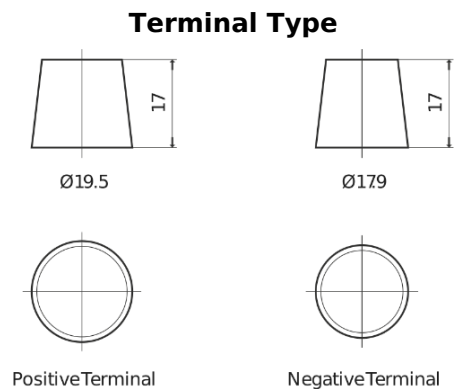

Product overview

Batteries for Cars

Powerline SA654

Part number	SA654
Technology	Flooded
EAN/GTIN	3661024064149
Voltage	12 V
Capacity	65.0 Ah
CCA	580 A
Length	230 mm
Width	173 mm
Height	222 mm
Box size	D23
Polarity	ETN 0
Terminal Type	EN taper post
Hold Down	Korean B1
Weights (subject of variation)	16.00 kg