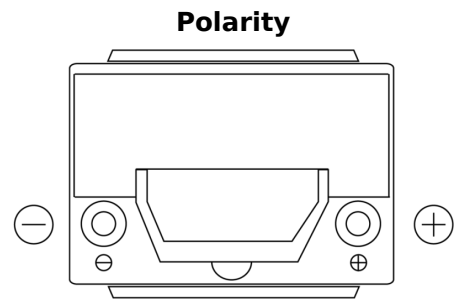

Product overview

Batteries for Cars

Powerline SA654

Part number	SA654
Technology	Flooded
EAN/GTIN	3661024064149
Voltage	12 V
Capacity	65.0 Ah
CCA	580 A
Length	230 mm
Width	173 mm
Height	222 mm
Box size	D23
Polarity	ETN 0
Terminal Type	EN taper post
Hold Down	Korean B1
Weights (subject of variation)	16.00 kg