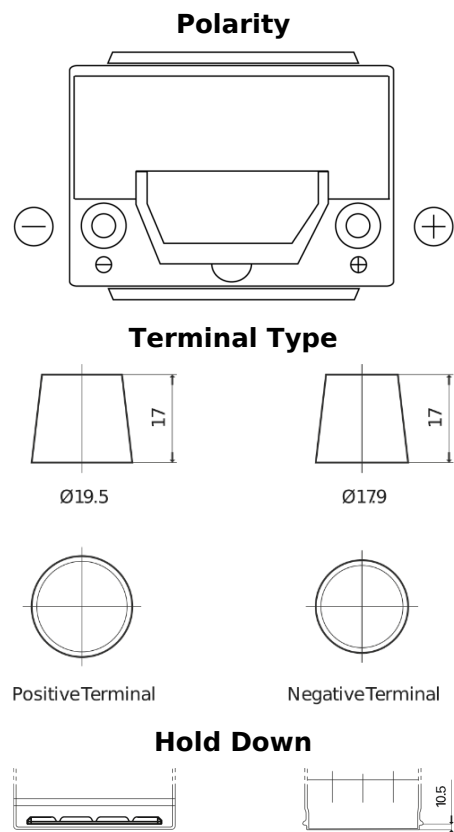

Product overview

Batteries for Cars

Powerline SA654

Part number	SA654
Technology	Flooded
EAN/GTIN	3661024064149
Voltage	12 V
Capacity	65.0 Ah
CCA	580 A
Length	230 mm
Width	173 mm
Height	222 mm
Box size	D23
Polarity	ETN 0
Terminal Type	EN taper post
Hold Down	Korean B1
Weights (subject of variation)	16.00 kg