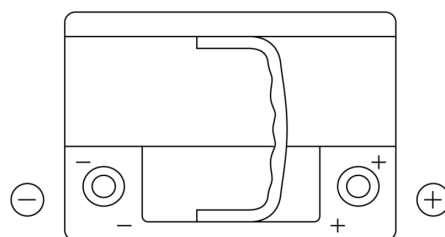

**Product overview**

Batteries for Cars

**Powerline SA612**

|                                |               |
|--------------------------------|---------------|
| Part number                    | SA612         |
| Technology                     | Flooded       |
| EAN/GTIN                       | 3661024064279 |
| Voltage                        | 12 V          |
| Capacity                       | 61.0 Ah       |
| CCA                            | 600 A         |
| Length                         | 242 mm        |
| Width                          | 175 mm        |
| Height                         | 175 mm        |
| Box size                       | LB2           |
| Polarity                       | ETN 0         |
| Terminal Type                  | EN taper post |
| Hold Down                      | B13           |
| Weights (subject of variation) | 14.00 kg      |

**Polarity**

**Terminal Type**

**Hold Down**

Design, features and specifications are subject to change without notice. We disclaim any representation or warranty, express or implied, concerning the data or recommendations, and in no event shall be liable for any loss or damage claimed to have arisen as a result. Some products may not be available in your local market.