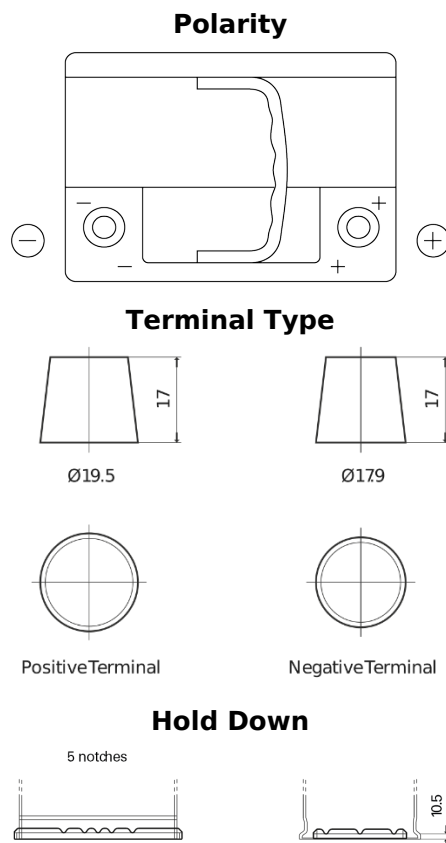

Product overview

Batteries for Cars

Powerline SA612

Part number	SA612
Technology	Flooded
EAN/GTIN	3661024064279
Voltage	12 V
Capacity	61.0 Ah
CCA	600 A
Length	242 mm
Width	175 mm
Height	175 mm
Box size	LB2
Polarity	ETN 0
Terminal Type	EN taper post
Hold Down	B13
Weights (subject of variation)	14.00 kg