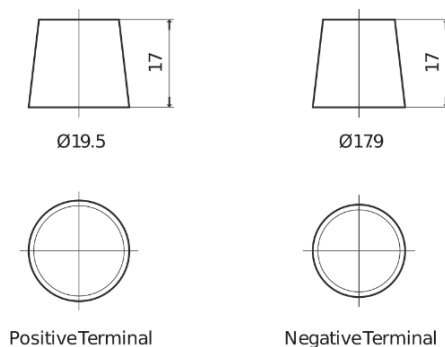

Terminal Type

Hold Down

Design, features and specifications are subject to change without notice. We disclaim any representation or warranty, express or implied, concerning the data or recommendations, and in no event shall be liable for any loss or damage claimed to have arisen as a result. Some products may not be available in your local market.