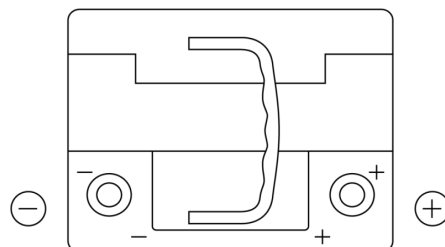

**Product overview**

Batteries for Cars

**Powerline SA530**

|                                |               |
|--------------------------------|---------------|
| Part number                    | SA530         |
| Technology                     | Flooded       |
| EAN/GTIN                       | 3661024064200 |
| Voltage                        | 12 V          |
| Capacity                       | 53.0 Ah       |
| CCA                            | 540 A         |
| Length                         | 207 mm        |
| Width                          | 175 mm        |
| Height                         | 190 mm        |
| Box size                       | L01           |
| Polarity                       | ETN 0         |
| Terminal Type                  | EN taper post |
| Hold Down                      | B13           |
| Weights (subject of variation) | 12.70 kg      |

**Polarity**

**Terminal Type**

Positive Terminal

Negative Terminal

**Hold Down**

Design, features and specifications are subject to change without notice. We disclaim any representation or warranty, express or implied, concerning the data or recommendations, and in no event shall be liable for any loss or damage claimed to have arisen as a result. Some products may not be available in your local market.