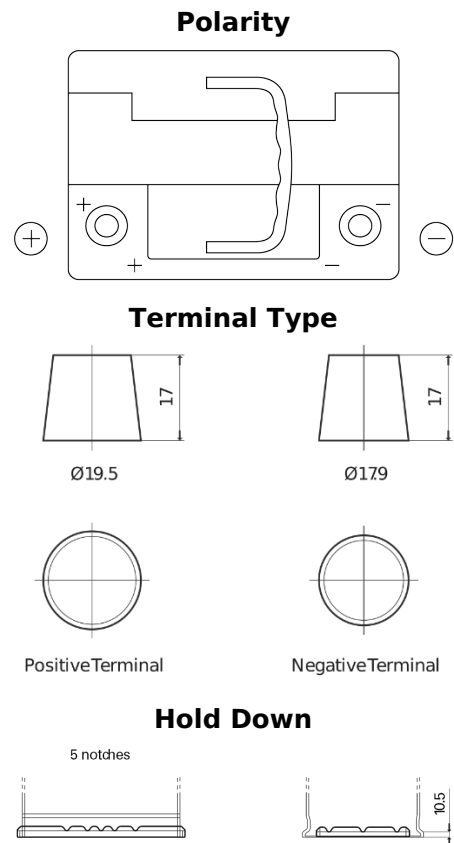

Product overview

Batteries for Cars

High-Tech TA601

Part number	TA601
Technology	Flooded
EAN/GTIN	3661024054232
Voltage	12 V
Capacity	60 Ah
CCA	600 A
Length	242 mm
Width	175 mm
Height	190 mm
Box size	L02
Polarity	ETN 1
Terminal Type	EN taper post
Hold Down	B13
Weights (subject of variation)	15.00 kg