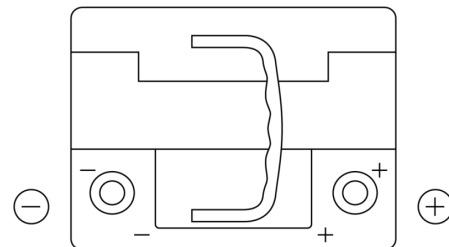

Product overview

Batteries for Cars

Powerline SA530

Part number	SA530
Technology	Flooded
EAN/GTIN	3661024064200
Voltage	12 V
Capacity	53.0 Ah
CCA	540 A
Length	207 mm
Width	175 mm
Height	190 mm
Box size	L01
Polarity	ETN 0
Terminal Type	EN taper post
Hold Down	B13
Weights (subject of variation)	12.70 kg

Polarity

Terminal Type

Positive Terminal

Negative Terminal

Hold Down

Design, features and specifications are subject to change without notice. We disclaim any representation or warranty, express or implied, concerning the data or recommendations, and in no event shall be liable for any loss or damage claimed to have arisen as a result. Some products may not be available in your local market.