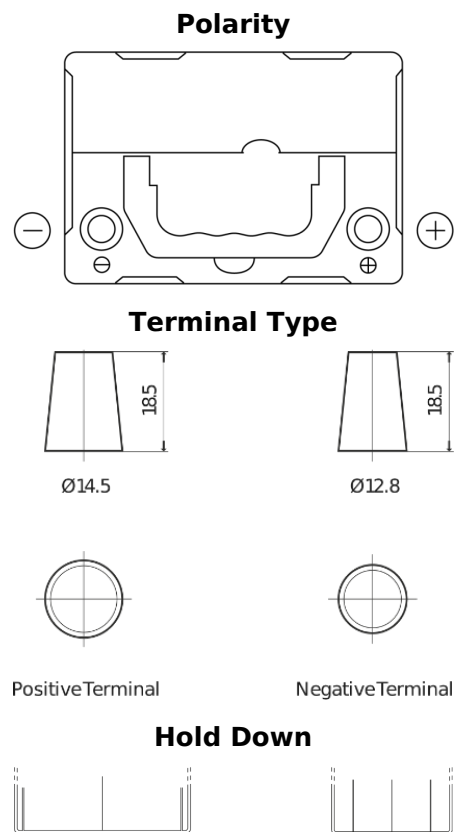

**Product overview**

Batteries for Cars

**Plus CB356**

Part number	CB356
Technology	Flooded
EAN/GTIN	3661024014335
Voltage	12 V
Capacity	35.0 Ah
CCA	240 A
Length	187 mm
Width	127 mm
Height	220 mm
Box size	B19
Polarity	ETN 0
Terminal Type	JIS taper post
Hold Down	B0
Weights (subject of variation)	8.90 kg