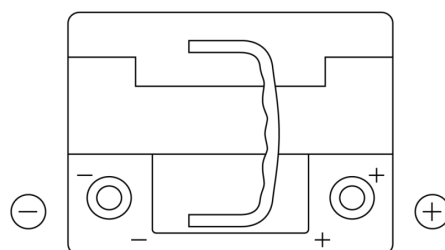

Product overview

Batteries for Cars

Powerline SA472

Part number	SA472
Technology	Flooded
EAN/GTIN	3661024064262
Voltage	12 V
Capacity	47.0 Ah
CCA	450 A
Length	207 mm
Width	175 mm
Height	175 mm
Box size	LB1
Polarity	ETN 0
Terminal Type	EN taper post
Hold Down	B13
Weights (subject of variation)	11.40 kg

Polarity

Terminal Type

Positive Terminal

Negative Terminal

Hold Down

Design, features and specifications are subject to change without notice. We disclaim any representation or warranty, express or implied, concerning the data or recommendations, and in no event shall be liable for any loss or damage claimed to have arisen as a result. Some products may not be available in your local market.