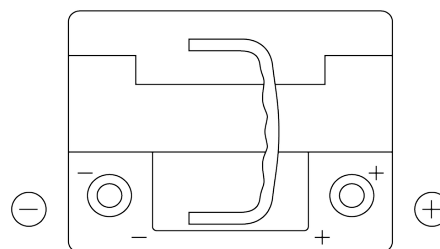

Product overview

Batteries for Cars

Powerline SA472

Part number	SA472
Technology	Flooded
EAN/GTIN	3661024064262
Voltage	12 V
Capacity	47.0 Ah
CCA	450 A
Length	207 mm
Width	175 mm
Height	175 mm
Box size	LB1
Polarity	ETN 0
Terminal Type	EN taper post
Hold Down	B13
Weights (subject of variation)	11.40 kg

Polarity

Terminal Type

Positive Terminal

Negative Terminal

Hold Down

Design, features and specifications are subject to change without notice. We disclaim any representation or warranty, express or implied, concerning the data or recommendations, and in no event shall be liable for any loss or damage claimed to have arisen as a result. Some products may not be available in your local market.