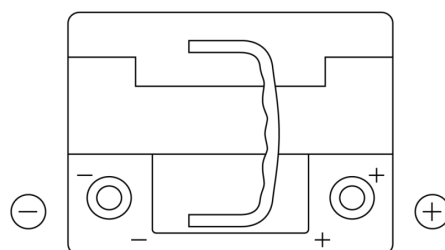

**Product overview**

Batteries for Cars

**Powerline SA472**

Part number	SA472
Technology	Flooded
EAN/GTIN	3661024064262
Voltage	12 V
Capacity	47.0 Ah
CCA	450 A
Length	207 mm
Width	175 mm
Height	175 mm
Box size	LB1
Polarity	ETN 0
Terminal Type	EN taper post
Hold Down	B13
Weights (subject of variation)	11.40 kg

**Polarity**

**Terminal Type**

**Hold Down**

Design, features and specifications are subject to change without notice. We disclaim any representation or warranty, express or implied, concerning the data or recommendations, and in no event shall be liable for any loss or damage claimed to have arisen as a result. Some products may not be available in your local market.