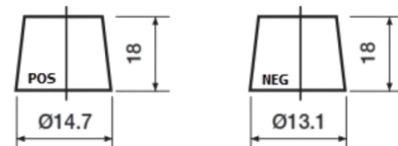

Product overview

Batteries for Cars

Powerline SA456

Part number	SA456
Technology	Flooded
EAN/GTIN	3661024064125
Voltage	12 V
Capacity	45.0 Ah
CCA	390 A
Length	237 mm
Width	127 mm
Height	227 mm
Box size	B24
Polarity	ETN 0
Terminal Type	JIS taper post
Hold Down	B1
Weights (subject of variation)	11.80 kg

Polarity

Terminal Type

Remove T1 adapter for T3

Hold Down

Design, features and specifications are subject to change without notice. We disclaim any representation or warranty, express or implied, concerning the data or recommendations, and in no event shall be liable for any loss or damage claimed to have arisen as a result. Some products may not be available in your local market.