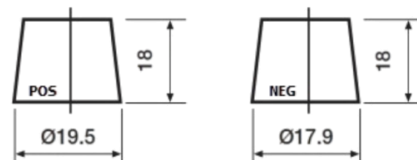

Product overview

Batteries for Cars

Powerline SA456

Part number	SA456
Technology	Flooded
EAN/GTIN	3661024064125
Voltage	12 V
Capacity	45.0 Ah
CCA	390 A
Length	237 mm
Width	127 mm
Height	227 mm
Box size	B24
Polarity	ETN 0
Terminal Type	JIS taper post
Hold Down	B1
Weights (subject of variation)	11.80 kg

Polarity

Terminal Type

Remove T1 adapter for T3

Hold Down

Design, features and specifications are subject to change without notice. We disclaim any representation or warranty, express or implied, concerning the data or recommendations, and in no event shall be liable for any loss or damage claimed to have arisen as a result. Some products may not be available in your local market.