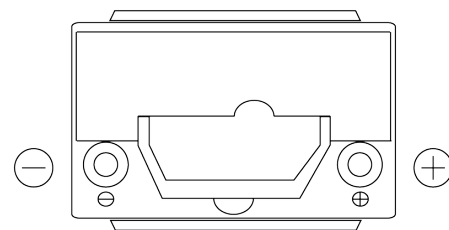

Product overview

Batteries for Cars

Powerline SA456

Part number	SA456
Technology	Flooded
EAN/GTIN	3661024064125
Voltage	12 V
Capacity	45.0 Ah
CCA	390 A
Length	237 mm
Width	127 mm
Height	227 mm
Box size	B24
Polarity	ETN 0
Terminal Type	JIS taper post
Hold Down	B1
Weights (subject of variation)	11.80 kg

Polarity

Terminal Type

Remove T1 adapter for T3

Hold Down

Design, features and specifications are subject to change without notice. We disclaim any representation or warranty, express or implied, concerning the data or recommendations, and in no event shall be liable for any loss or damage claimed to have arisen as a result. Some products may not be available in your local market.