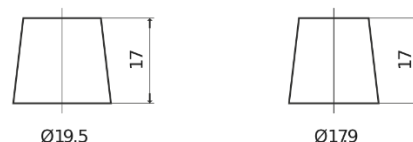

Product overview

Batteries for Cars

Premium EA601

Part number	EA601
Technology	Flooded
EAN/GTIN	3661024034234
Voltage	12 V
Capacity	60 Ah
CCA	600 A
Length	242 mm
Width	175 mm
Height	190 mm
Box size	L02
Polarity	ETN 1
Terminal Type	EN taper post
Hold Down	B13
Weights (subject of variation)	15.00 kg

Polarity

Terminal Type

Positive Terminal

Negative Terminal

Hold Down

Design, features and specifications are subject to change without notice. We disclaim any representation or warranty, express or implied, concerning the data or recommendations, and in no event shall be liable for any loss or damage claimed to have arisen as a result. Some products may not be available in your local market.