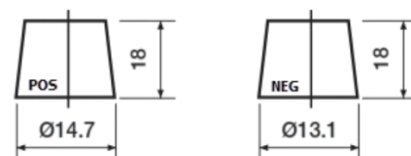

**Product overview**

Batteries for Cars

**Powerline SA456**

Part number	SA456
Technology	Flooded
EAN/GTIN	3661024064125
Voltage	12 V
Capacity	45.0 Ah
CCA	390 A
Length	237 mm
Width	127 mm
Height	227 mm
Box size	B24
Polarity	ETN 0
Terminal Type	JIS taper post
Hold Down	B1
Weights (subject of variation)	11.80 kg

**Polarity**

**Terminal Type**

Remove T1 adapter for T3

**Hold Down**

Design, features and specifications are subject to change without notice. We disclaim any representation or warranty, express or implied, concerning the data or recommendations, and in no event shall be liable for any loss or damage claimed to have arisen as a result. Some products may not be available in your local market.