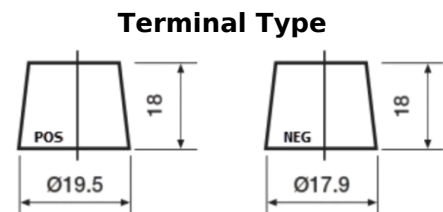

Product overview

Batteries for Cars

Powerline SA456

Part number	SA456
Technology	Flooded
EAN/GTIN	3661024064125
Voltage	12 V
Capacity	45.0 Ah
CCA	390 A
Length	237 mm
Width	127 mm
Height	227 mm
Box size	B24
Polarity	ETN 0
Terminal Type	JIS taper post
Hold Down	B1
Weights (subject of variation)	11.80 kg

Remove T1 adapter for T3

Hold Down

Design, features and specifications are subject to change without notice. We disclaim any representation or warranty, express or implied, concerning the data or recommendations, and in no event shall be liable for any loss or damage claimed to have arisen as a result. Some products may not be available in your local market.