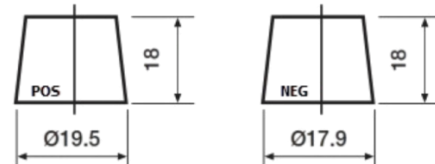

**Product overview**

Batteries for Cars

**Powerline SA456**

Part number	SA456
Technology	Flooded
EAN/GTIN	3661024064125
Voltage	12 V
Capacity	45.0 Ah
CCA	390 A
Length	237 mm
Width	127 mm
Height	227 mm
Box size	B24
Polarity	ETN 0
Terminal Type	JIS taper post
Hold Down	B1
Weights (subject of variation)	11.80 kg

**Polarity**

**Terminal Type**

Remove T1 adapter for T3

**Hold Down**

Design, features and specifications are subject to change without notice. We disclaim any representation or warranty, express or implied, concerning the data or recommendations, and in no event shall be liable for any loss or damage claimed to have arisen as a result. Some products may not be available in your local market.