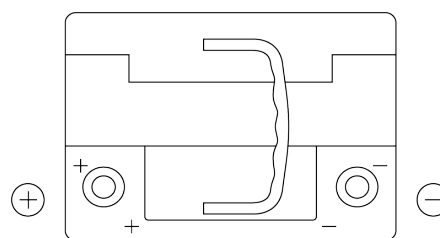

Product overview

Batteries for Cars

Premium EA601

Part number	EA601
Technology	Flooded
EAN/GTIN	3661024034234
Voltage	12 V
Capacity	60 Ah
CCA	600 A
Length	242 mm
Width	175 mm
Height	190 mm
Box size	L02
Polarity	ETN 1
Terminal Type	EN taper post
Hold Down	B13
Weights (subject of variation)	15.00 kg

Polarity

Terminal Type

Positive Terminal

Negative Terminal

Hold Down

Design, features and specifications are subject to change without notice. We disclaim any representation or warranty, express or implied, concerning the data or recommendations, and in no event shall be liable for any loss or damage claimed to have arisen as a result. Some products may not be available in your local market.