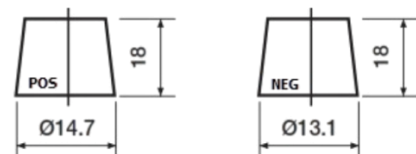

Product overview

Batteries for Cars

Powerline SA456

Part number	SA456
Technology	Flooded
EAN/GTIN	3661024064125
Voltage	12 V
Capacity	45.0 Ah
CCA	390 A
Length	237 mm
Width	127 mm
Height	227 mm
Box size	B24
Polarity	ETN 0
Terminal Type	JIS taper post
Hold Down	B1
Weights (subject of variation)	11.80 kg

Remove T1 adapter for T3

Hold Down

Design, features and specifications are subject to change without notice. We disclaim any representation or warranty, express or implied, concerning the data or recommendations, and in no event shall be liable for any loss or damage claimed to have arisen as a result. Some products may not be available in your local market.