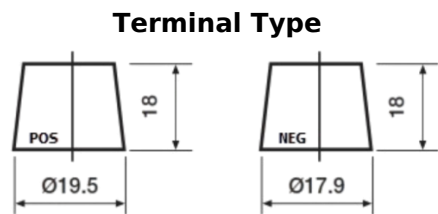

**Product overview**

Batteries for Cars

**Powerline SA406**

Part number	SA406
Technology	Flooded
EAN/GTIN	3661024066570
Voltage	12 V
Capacity	40.0 Ah
CCA	350 A
Length	187 mm
Width	127 mm
Height	220 mm
Box size	B19
Polarity	ETN 0
Terminal Type	JIS taper post
Hold Down	B1
Weights (subject of variation)	9.30 kg