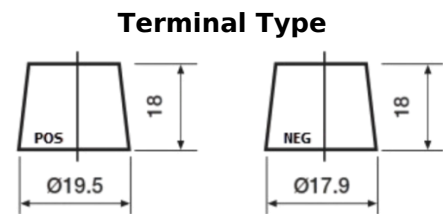

Product overview

Batteries for Cars

Powerline SA406

Part number	SA406
Technology	Flooded
EAN/GTIN	3661024066570
Voltage	12 V
Capacity	40.0 Ah
CCA	350 A
Length	187 mm
Width	127 mm
Height	220 mm
Box size	B19
Polarity	ETN 0
Terminal Type	JIS taper post
Hold Down	B1
Weights (subject of variation)	9.30 kg

Remove T1 adapter for T3

Hold Down

Design, features and specifications are subject to change without notice. We disclaim any representation or warranty, express or implied, concerning the data or recommendations, and in no event shall be liable for any loss or damage claimed to have arisen as a result. Some products may not be available in your local market.