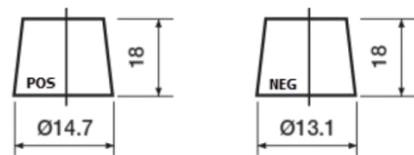

Product overview

Batteries for Cars

Powerline SA406

Part number	SA406
Technology	Flooded
EAN/GTIN	3661024066570
Voltage	12 V
Capacity	40.0 Ah
CCA	350 A
Length	187 mm
Width	127 mm
Height	220 mm
Box size	B19
Polarity	ETN 0
Terminal Type	JIS taper post
Hold Down	B1
Weights (subject of variation)	9.30 kg

Remove T1 adapter for T3

Hold Down

Design, features and specifications are subject to change without notice. We disclaim any representation or warranty, express or implied, concerning the data or recommendations, and in no event shall be liable for any loss or damage claimed to have arisen as a result. Some products may not be available in your local market.