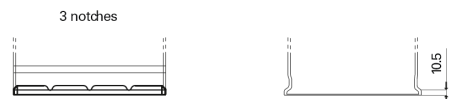

**Product overview**

Batteries for Cars

**Powerline SA406**

Part number	SA406
Technology	Flooded
EAN/GTIN	3661024066570
Voltage	12 V
Capacity	40.0 Ah
CCA	350 A
Length	187 mm
Width	127 mm
Height	220 mm
Box size	B19
Polarity	ETN 0
Terminal Type	JIS taper post
Hold Down	B1
Weights (subject of variation)	9.30 kg

Remove T1 adapter for T3

**Hold Down**

Design, features and specifications are subject to change without notice. We disclaim any representation or warranty, express or implied, concerning the data or recommendations, and in no event shall be liable for any loss or damage claimed to have arisen as a result. Some products may not be available in your local market.