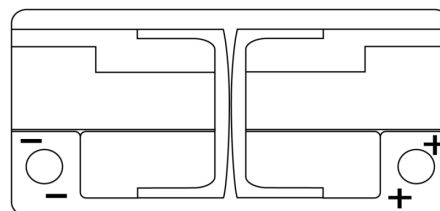

Product overview

Batteries for Cars

Powerline SA1000

| | |
|--------------------------------|---------------|
| Part number | SA1000 |
| Technology | Flooded |
| EAN/GTIN | 3661024064255 |
| Voltage | 12 V |
| Capacity | 100.0 Ah |
| CCA | 900 A |
| Length | 353 mm |
| Width | 175 mm |
| Height | 190 mm |
| Box size | L05 |
| Polarity | ETN 0 |
| Terminal Type | EN taper post |
| Hold Down | B13 |
| Weights (subject of variation) | 22.60 kg |

Polarity

Terminal Type

Hold Down

Design, features and specifications are subject to change without notice. We disclaim any representation or warranty, express or implied, concerning the data or recommendations, and in no event shall be liable for any loss or damage claimed to have arisen as a result. Some products may not be available in your local market.