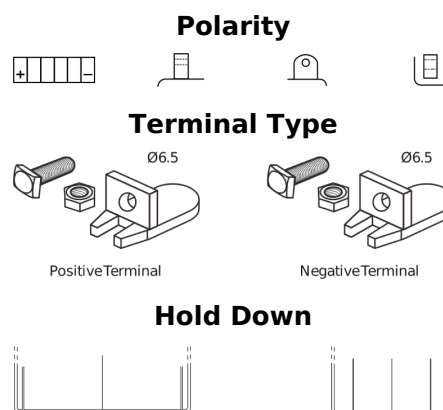

Product overview

Batteries for Motorcycles, ATVs, Snowmobiles, Garden

GEL GEL12-30

Part number	GEL12-30
Technology	GEL
EAN/GTIN	3661024034081
Voltage	12 V
Capacity	30.0 Ah
CCA	180 A
Length	197 mm
Width	132 mm
Height	186 mm
Box size	U01
Polarity	ETN 1
Terminal Type	EN full Ford lug
Hold Down	B0
Weights (subject of variation)	11.10 kg