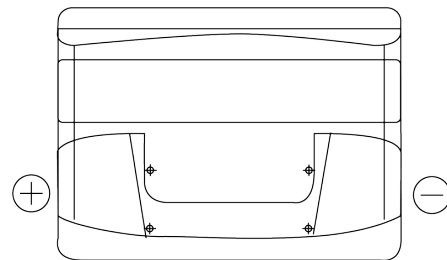

**Product overview**

Batteries for Cars

**Excell EB621**

|                                |               |
|--------------------------------|---------------|
| Part number                    | EB621         |
| Technology                     | Flooded       |
| EAN/GTIN                       | 3661024034548 |
| Voltage                        | 12 V          |
| Capacity                       | 62 Ah         |
| CCA                            | 540 A         |
| Length                         | 242 mm        |
| Width                          | 175 mm        |
| Height                         | 190 mm        |
| Box size                       | L02           |
| Polarity                       | ETN 1         |
| Terminal Type                  | EN taper post |
| Hold Down                      | B13           |
| Weights (subject of variation) | 14.20 kg      |

**Polarity**

**Terminal Type**

**Hold Down**

Design, features and specifications are subject to change without notice. We disclaim any representation or warranty, express or implied, concerning the data or recommendations, and in no event shall be liable for any loss or damage claimed to have arisen as a result. Some products may not be available in your local market.