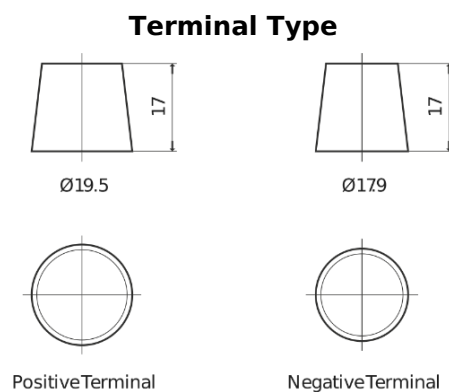

**Product overview**

Batteries for Trucks, Buses, Construction, Agriculture

**EndurancePRO EFB FX2253**

Part number	FX2253
Technology	EFB
EAN/GTIN	3661024046480
Voltage	12 V
Capacity	225.0 Ah
CCA	1150 A
Length	518 mm
Width	274 mm
Height	240 mm
Box size	D06
Polarity	ETN 3
Terminal Type	EN taper post
Hold Down	B0
Weights (subject of variation)	60.10 kg