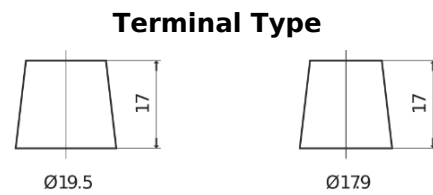

## EndurancePRO EFB FX1803

Part number	FX1803
Technology	EFB
EAN/GTIN	3661024046473
Voltage	12 V
Capacity	180.0 Ah
CCA	1000 A
Length	513 mm
Width	223 mm
Height	223 mm
Box size	D05
Polarity	ETN 3
Terminal Type	EN taper post
Hold Down	B0
Weights (subject of variation)	46.10 kg