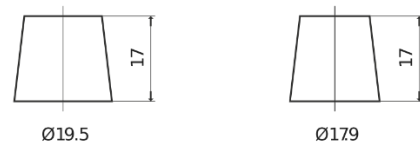

Product overview

Batteries for Cars

Plus CB621

| | |
|--------------------------------|---------------|
| Part number | CB621 |
| Technology | Flooded |
| EAN/GTIN | 3661024014540 |
| Voltage | 12 V |
| Capacity | 62 Ah |
| CCA | 540 A |
| Length | 242 mm |
| Width | 175 mm |
| Height | 190 mm |
| Box size | L02 |
| Polarity | ETN 1 |
| Terminal Type | EN taper post |
| Hold Down | B13 |
| Weights (subject of variation) | 14.20 kg |

Polarity

Terminal Type

Positive Terminal

Negative Terminal

Hold Down

Design, features and specifications are subject to change without notice. We disclaim any representation or warranty, express or implied, concerning the data or recommendations, and in no event shall be liable for any loss or damage claimed to have arisen as a result. Some products may not be available in your local market.