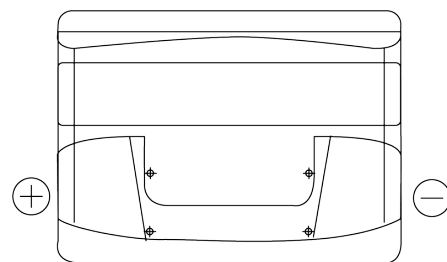

Product overview

Batteries for Cars

Plus CB621

| | |
|--------------------------------|---------------|
| Part number | CB621 |
| Technology | Flooded |
| EAN/GTIN | 3661024014540 |
| Voltage | 12 V |
| Capacity | 62 Ah |
| CCA | 540 A |
| Length | 242 mm |
| Width | 175 mm |
| Height | 190 mm |
| Box size | L02 |
| Polarity | ETN 1 |
| Terminal Type | EN taper post |
| Hold Down | B13 |
| Weights (subject of variation) | 14.20 kg |

Polarity

Terminal Type

Positive Terminal

Negative Terminal

Hold Down

Design, features and specifications are subject to change without notice. We disclaim any representation or warranty, express or implied, concerning the data or recommendations, and in no event shall be liable for any loss or damage claimed to have arisen as a result. Some products may not be available in your local market.