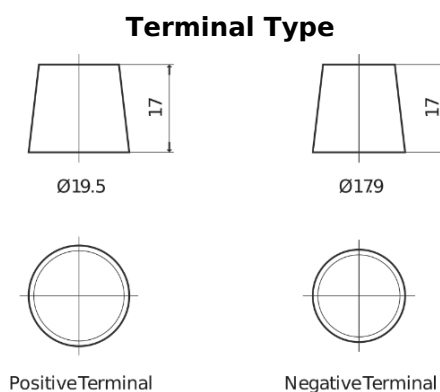

Batteries for Trucks, Buses, Construction, Agriculture

EndurancePRO EFB FX1803

Part number	FX1803
Technology	EFB
EAN/GTIN	3661024046473
Voltage	12 V
Capacity	180.0 Ah
CCA	1000 A
Length	513 mm
Width	223 mm
Height	223 mm
Box size	D05
Polarity	ETN 3
Terminal Type	EN taper post
Hold Down	B0
Weights (subject of variation)	46.10 kg