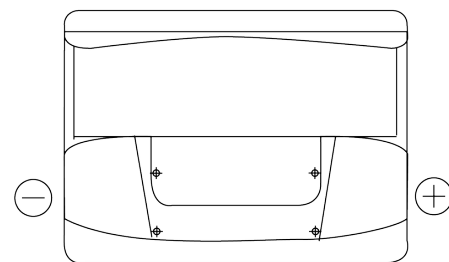

Product overview

Batteries for Cars

Formula FB620

Part number	FB620
Technology	Flooded
EAN/GTIN	3661024044530
Voltage	12 V
Capacity	62 Ah
CCA	540 A
Length	242 mm
Width	175 mm
Height	190 mm
Box size	L02
Polarity	ETN 0
Terminal Type	EN taper post
Hold Down	B13
Weights (subject of variation)	14.20 kg

Polarity

Terminal Type

Positive Terminal

Negative Terminal

Hold Down

Design, features and specifications are subject to change without notice. We disclaim any representation or warranty, express or implied, concerning the data or recommendations, and in no event shall be liable for any loss or damage claimed to have arisen as a result. Some products may not be available in your local market.