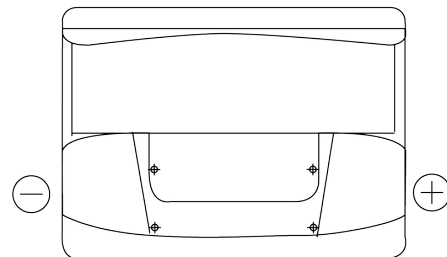

**Product overview**

Batteries for Cars

**Excell EB620**

Part number	EB620
Technology	Flooded
EAN/GTIN	3661024034531
Voltage	12 V
Capacity	62 Ah
CCA	540 A
Length	242 mm
Width	175 mm
Height	190 mm
Box size	L02
Polarity	ETN 0
Terminal Type	EN taper post
Hold Down	B13
Weights (subject of variation)	14.20 kg

**Polarity**

**Terminal Type**

Positive Terminal

Negative Terminal

**Hold Down**

Design, features and specifications are subject to change without notice. We disclaim any representation or warranty, express or implied, concerning the data or recommendations, and in no event shall be liable for any loss or damage claimed to have arisen as a result. Some products may not be available in your local market.