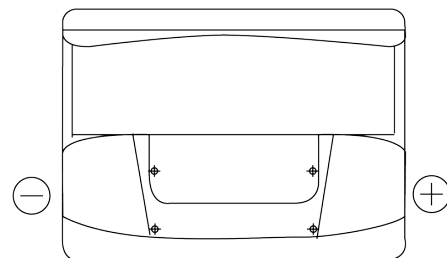

**Product overview**

Batteries for Cars

**Standard TC550**

Part number	TC550
Technology	Flooded
EAN/GTIN	3661024054805
Voltage	12 V
Capacity	55 Ah
CCA	460 A
Length	242 mm
Width	175 mm
Height	190 mm
Box size	L02
Polarity	ETN 0
Terminal Type	EN taper post
Hold Down	B13
Weights (subject of variation)	13.50 kg

**Polarity**

**Terminal Type**

Positive Terminal

Negative Terminal

**Hold Down**

Design, features and specifications are subject to change without notice. We disclaim any representation or warranty, express or implied, concerning the data or recommendations, and in no event shall be liable for any loss or damage claimed to have arisen as a result. Some products may not be available in your local market.