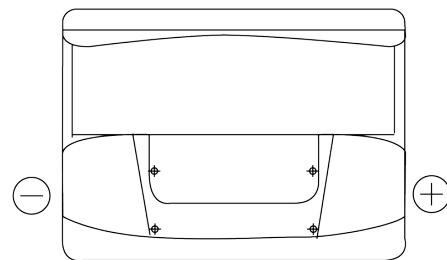

Product overview

Batteries for Cars

Standard FC550

Part number	FC550
Technology	Flooded
EAN/GTIN	3661024044806
Voltage	12 V
Capacity	55 Ah
CCA	460 A
Length	242 mm
Width	175 mm
Height	190 mm
Box size	L02
Polarity	ETN 0
Terminal Type	EN taper post
Hold Down	B13
Weights (subject of variation)	13.50 kg

Polarity

Terminal Type

Positive Terminal

Negative Terminal

Hold Down

Design, features and specifications are subject to change without notice. We disclaim any representation or warranty, express or implied, concerning the data or recommendations, and in no event shall be liable for any loss or damage claimed to have arisen as a result. Some products may not be available in your local market.