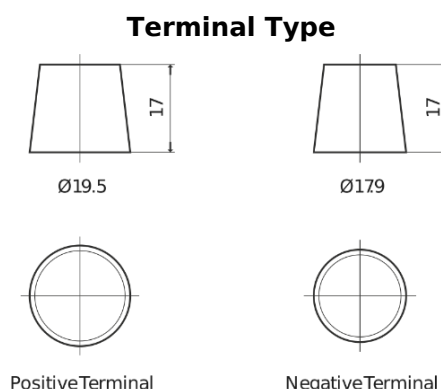

**Product overview**

Batteries for Cars

**Futura CA955**

Part number	CA955
Technology	Flooded
EAN/GTIN	3661024016537
Voltage	12 V
Capacity	95.0 Ah
CCA	800 A
Length	306 mm
Width	173 mm
Height	222 mm
Box size	D31
Polarity	ETN 1
Terminal Type	EN taper post
Hold Down	Korean B1
Weights (subject of variation)	21.40 kg