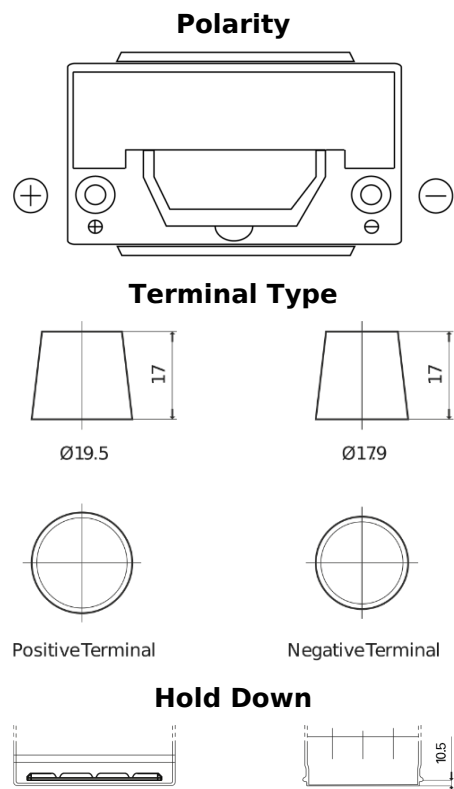

**Product overview**

Batteries for Cars

**Futura CA955**

Part number	CA955
Technology	Flooded
EAN/GTIN	3661024016537
Voltage	12 V
Capacity	95.0 Ah
CCA	800 A
Length	306 mm
Width	173 mm
Height	222 mm
Box size	D31
Polarity	ETN 1
Terminal Type	EN taper post
Hold Down	Korean B1
Weights (subject of variation)	21.40 kg