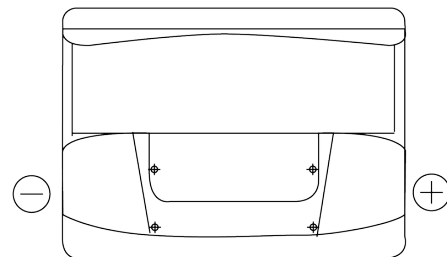

**Product overview**

Batteries for Cars

**Classic EC550**

Part number	EC550
Technology	Flooded
EAN/GTIN	3661024034807
Voltage	12 V
Capacity	55 Ah
CCA	460 A
Length	242 mm
Width	175 mm
Height	190 mm
Box size	L02
Polarity	ETN 0
Terminal Type	EN taper post
Hold Down	B13
Weights (subject of variation)	13.50 kg

**Polarity**

**Terminal Type**

Positive Terminal

Negative Terminal

**Hold Down**

Design, features and specifications are subject to change without notice. We disclaim any representation or warranty, express or implied, concerning the data or recommendations, and in no event shall be liable for any loss or damage claimed to have arisen as a result. Some products may not be available in your local market.