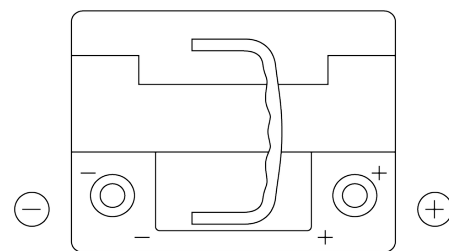

**Product overview**

Batteries for Cars

**High-Tech TA530**

Part number	TA530
Technology	Flooded
EAN/GTIN	3661024054201
Voltage	12 V
Capacity	53 Ah
CCA	540 A
Length	207 mm
Width	175 mm
Height	190 mm
Box size	L01
Polarity	ETN 0
Terminal Type	EN taper post
Hold Down	B13
Weights (subject of variation)	12.70 kg

**Polarity**

**Terminal Type**

Positive Terminal

Negative Terminal

**Hold Down**

Design, features and specifications are subject to change without notice. We disclaim any representation or warranty, express or implied, concerning the data or recommendations, and in no event shall be liable for any loss or damage claimed to have arisen as a result. Some products may not be available in your local market.