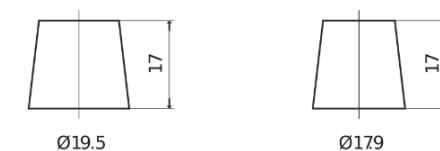

Terminal Type

Positive Terminal   Negative Terminal