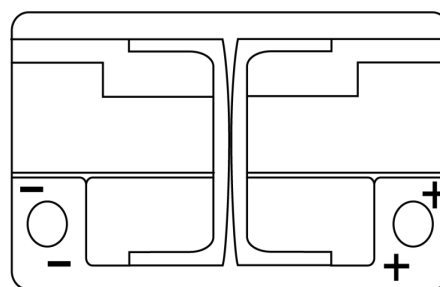

Product overview

Batteries for Cars

AGM FK720

Part number	FK720
Technology	AGM
EAN/GTIN	3661024047401
Voltage	12 V
Capacity	72.0 Ah
CCA	760 A
Length	278 mm
Width	175 mm
Height	190 mm
Box size	L03
Polarity	ETN 0
Terminal Type	EN taper post
Hold Down	B13
Weights (subject of variation)	20.60 kg

Polarity

Terminal Type

Positive Terminal Negative Terminal

Hold Down

Design, features and specifications are subject to change without notice. We disclaim any representation or warranty, express or implied, concerning the data or recommendations, and in no event shall be liable for any loss or damage claimed to have arisen as a result. Some products may not be available in your local market.