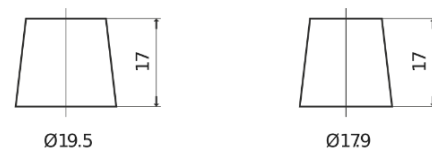

Product overview

Batteries for Cars

AGM FK720

Part number	FK720
Technology	AGM
EAN/GTIN	3661024047401
Voltage	12 V
Capacity	72.0 Ah
CCA	760 A
Length	278 mm
Width	175 mm
Height	190 mm
Box size	L03
Polarity	ETN 0
Terminal Type	EN taper post
Hold Down	B13
Weights (subject of variation)	20.60 kg

Polarity

Terminal Type

Positive Terminal

Negative Terminal

Hold Down

Design, features and specifications are subject to change without notice. We disclaim any representation or warranty, express or implied, concerning the data or recommendations, and in no event shall be liable for any loss or damage claimed to have arisen as a result. Some products may not be available in your local market.