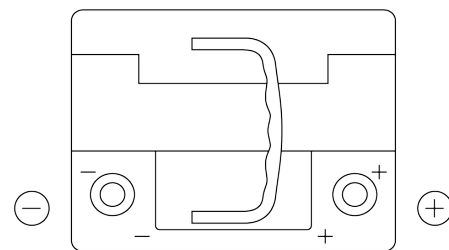

Product overview

Batteries for Cars

Premium EA530

Part number	EA530
Technology	Flooded
EAN/GTIN	3661024034203
Voltage	12 V
Capacity	53 Ah
CCA	540 A
Length	207 mm
Width	175 mm
Height	190 mm
Box size	L01
Polarity	ETN 0
Terminal Type	EN taper post
Hold Down	B13
Weights (subject of variation)	12.70 kg

Polarity

Terminal Type

Positive Terminal

Negative Terminal

Hold Down

Design, features and specifications are subject to change without notice. We disclaim any representation or warranty, express or implied, concerning the data or recommendations, and in no event shall be liable for any loss or damage claimed to have arisen as a result. Some products may not be available in your local market.