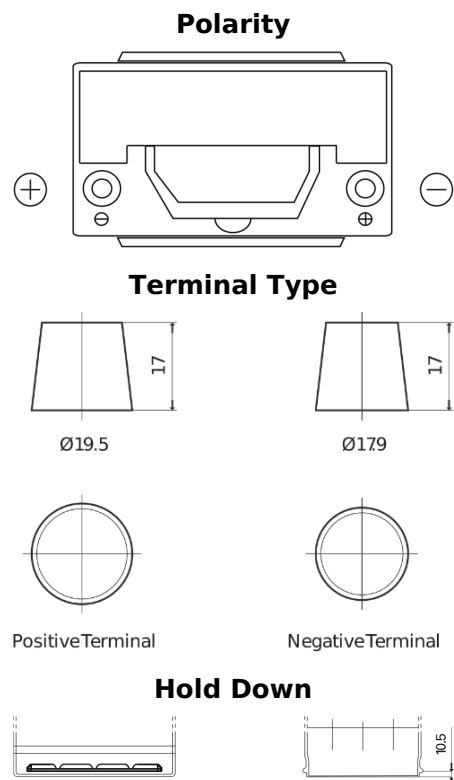

Product overview

Batteries for Cars

Futura CA954

Part number	CA954
Technology	Flooded
EAN/GTIN	3661024016520
Voltage	12 V
Capacity	95.0 Ah
CCA	800 A
Length	306 mm
Width	173 mm
Height	222 mm
Box size	D31
Polarity	ETN 0
Terminal Type	EN taper post
Hold Down	Korean B1
Weights (subject of variation)	21.40 kg