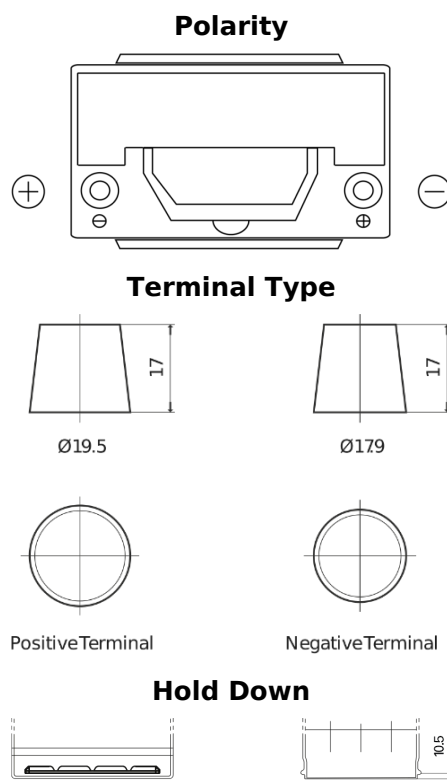

**Product overview**

Batteries for Cars

**Futura CA954**

Part number	CA954
Technology	Flooded
EAN/GTIN	3661024016520
Voltage	12 V
Capacity	95.0 Ah
CCA	800 A
Length	306 mm
Width	173 mm
Height	222 mm
Box size	D31
Polarity	ETN 0
Terminal Type	EN taper post
Hold Down	Korean B1
Weights (subject of variation)	21.40 kg