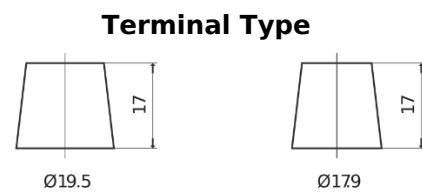

Product overview

Batteries for Trucks, Buses, Construction, Agriculture

PowerPRO Agri&Construction FJ1523

Part number	FJ1523
Technology	Flooded
EAN/GTIN	3661024046596
Voltage	12 V
Capacity	152.0 Ah
CCA	1130 A
Length	513 mm
Width	189 mm
Height	223 mm
Box size	D04
Polarity	ETN 3
Terminal Type	EN taper post
Hold Down	B0
Weights (subject of variation)	40.30 kg