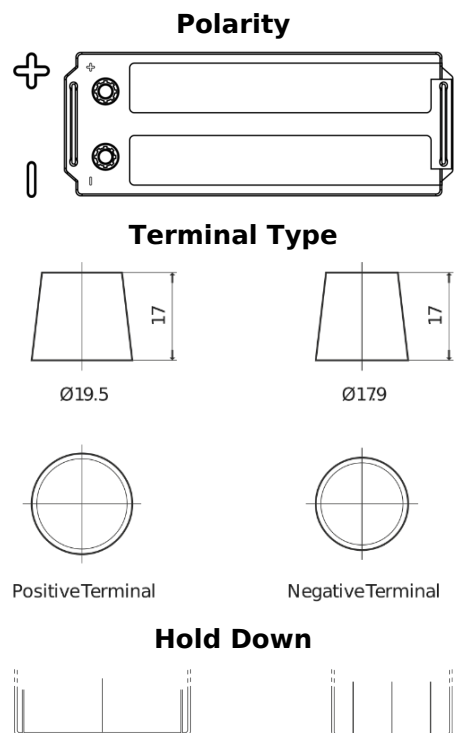

**Product overview**

Batteries for Trucks, Buses, Construction, Agriculture

**PowerPRO Agri&Construction FJ1523**

Part number	FJ1523
Technology	Flooded
EAN/GTIN	3661024046596
Voltage	12 V
Capacity	152.0 Ah
CCA	1130 A
Length	513 mm
Width	189 mm
Height	223 mm
Box size	D04
Polarity	ETN 3
Terminal Type	EN taper post
Hold Down	B0
Weights (subject of variation)	40.30 kg