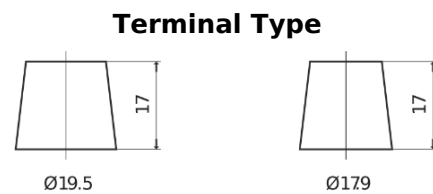

Product overview

Batteries for Trucks, Buses, Construction, Agriculture

PowerPRO Agri&Construction FJ1523

Part number	FJ1523
Technology	Flooded
EAN/GTIN	3661024046596
Voltage	12 V
Capacity	152.0 Ah
CCA	1130 A
Length	513 mm
Width	189 mm
Height	223 mm
Box size	D04
Polarity	ETN 3
Terminal Type	EN taper post
Hold Down	B0
Weights (subject of variation)	40.30 kg