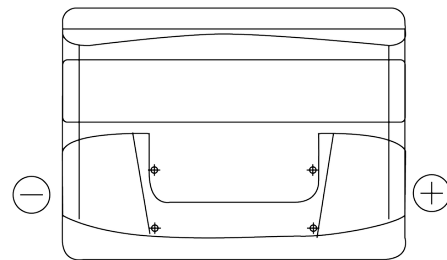

**Product overview**

Batteries for Cars

**Excell EB500**

Part number	EB500
Technology	Flooded
EAN/GTIN	3661024034517
Voltage	12 V
Capacity	50 Ah
CCA	450 A
Length	207 mm
Width	175 mm
Height	190 mm
Box size	L01
Polarity	ETN 0
Terminal Type	EN taper post
Hold Down	B13
Weights (subject of variation)	12.10 kg

**Polarity**

**Terminal Type**

**Hold Down**

Design, features and specifications are subject to change without notice. We disclaim any representation or warranty, express or implied, concerning the data or recommendations, and in no event shall be liable for any loss or damage claimed to have arisen as a result. Some products may not be available in your local market.