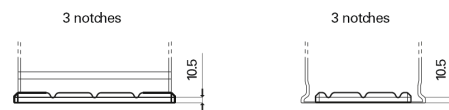

**Product overview**

Batteries for Trucks, Buses, Construction, Agriculture

**PowerPRO Agri&Construction FJ1355**

Part number	FJ1355
Technology	Flooded
EAN/GTIN	3661024046640
Voltage	12 V
Capacity	135.0 Ah
CCA	1000 A
Length	514 mm
Width	175 mm
Height	210 mm
Box size	DB8
Polarity	ETN 3
Terminal Type	EN taper post
Hold Down	B3
Weights (subject of variation)	36.00 kg

**Polarity**

**Terminal Type**

Positive Terminal      Negative Terminal

**Hold Down**

Design, features and specifications are subject to change without notice. We disclaim any representation or warranty, express or implied, concerning the data or recommendations, and in no event shall be liable for any loss or damage claimed to have arisen as a result. Some products may not be available in your local market.