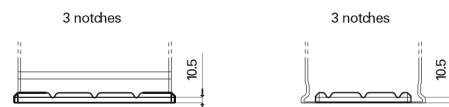

Product overview

Batteries for Trucks, Buses, Construction, Agriculture

PowerPRO Agri&Construction FJ1355

Part number	FJ1355
Technology	Flooded
EAN/GTIN	3661024046640
Voltage	12 V
Capacity	135.0 Ah
CCA	1000 A
Length	514 mm
Width	175 mm
Height	210 mm
Box size	DB8
Polarity	ETN 3
Terminal Type	EN taper post
Hold Down	B3
Weights (subject of variation)	36.00 kg

Polarity

Terminal Type

Positive Terminal

Negative Terminal

Hold Down

Design, features and specifications are subject to change without notice. We disclaim any representation or warranty, express or implied, concerning the data or recommendations, and in no event shall be liable for any loss or damage claimed to have arisen as a result. Some products may not be available in your local market.