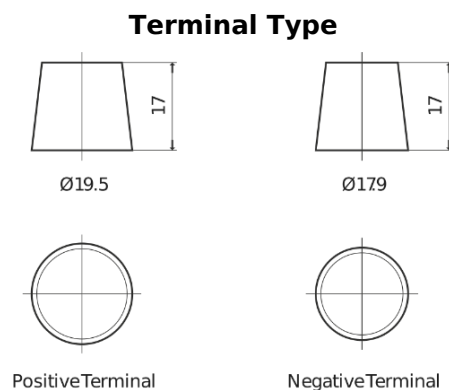

**Product overview**

Batteries for Trucks, Buses, Construction, Agriculture

**StartPRO FG2254**

Part number	FG2254
Technology	Flooded
EAN/GTIN	3661024047258
Voltage	12 V
Capacity	225.0 Ah
CCA	1200 A
Length	518 mm
Width	274 mm
Height	240 mm
Box size	D06
Polarity	ETN 4
Terminal Type	EN taper post
Hold Down	B0
Weights (subject of variation)	54.90 kg