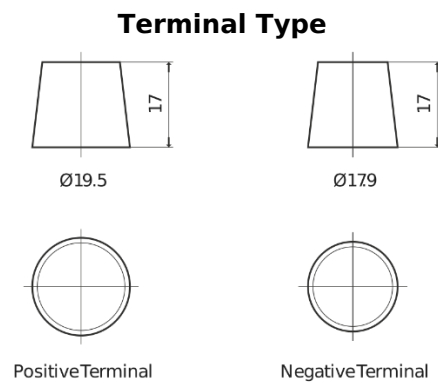

**Product overview**

Batteries for Trucks, Buses, Construction, Agriculture

**StartPRO FG2254**

Part number	FG2254
Technology	Flooded
EAN/GTIN	3661024047258
Voltage	12 V
Capacity	225 Ah
CCA	1200 A
Length	518 mm
Width	274 mm
Height	240 mm
Box size	D06
Polarity	ETN 4
Terminal Type	EN taper post
Hold Down	B0
Weights (subject of variation)	54.90 kg