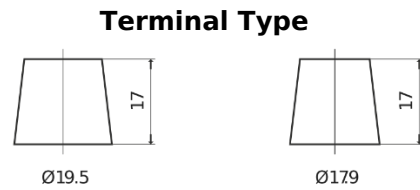

**Product overview**

Batteries for Trucks, Buses, Construction, Agriculture

**StartPRO FG2253**

Part number	FG2253
Technology	Flooded
EAN/GTIN	3661024047241
Voltage	12 V
Capacity	225.0 Ah
CCA	1200 A
Length	518 mm
Width	274 mm
Height	240 mm
Box size	D06
Polarity	ETN 3
Terminal Type	EN taper post
Hold Down	B0
Weights (subject of variation)	54.90 kg