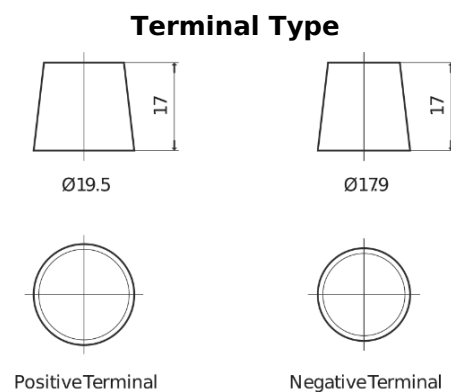

Product overview

Batteries for Trucks, Buses, Construction, Agriculture

StartPRO FG1806

Part number	FG1806
Technology	Flooded
EAN/GTIN	3661024045506
Voltage	12 V
Capacity	180.0 Ah
CCA	1000 A
Length	510 mm
Width	218 mm
Height	225 mm
Box size	D09
Polarity	ETN 4
Terminal Type	EN taper post
Hold Down	B3
Weights (subject of variation)	43.00 kg