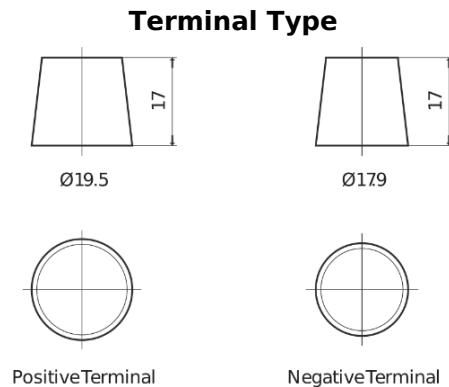

Product overview

Batteries for Trucks, Buses, Construction, Agriculture

StartPRO FG1806

Part number	FG1806
Technology	Flooded
EAN/GTIN	3661024045506
Voltage	12 V
Capacity	180.0 Ah
CCA	1000 A
Length	510 mm
Width	218 mm
Height	225 mm
Box size	D09
Polarity	ETN 4
Terminal Type	EN taper post
Hold Down	B3
Weights (subject of variation)	43.00 kg