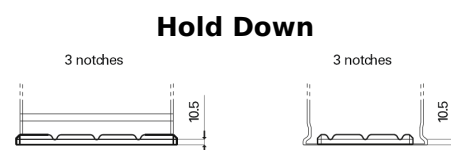

Product overview

Batteries for Trucks, Buses, Construction, Agriculture

StartPRO FG1806

Part number	FG1806
Technology	Flooded
EAN/GTIN	3661024045506
Voltage	12 V
Capacity	180.0 Ah
CCA	1000 A
Length	510 mm
Width	218 mm
Height	225 mm
Box size	D09
Polarity	ETN 4
Terminal Type	EN taper post
Hold Down	B3
Weights (subject of variation)	43.00 kg