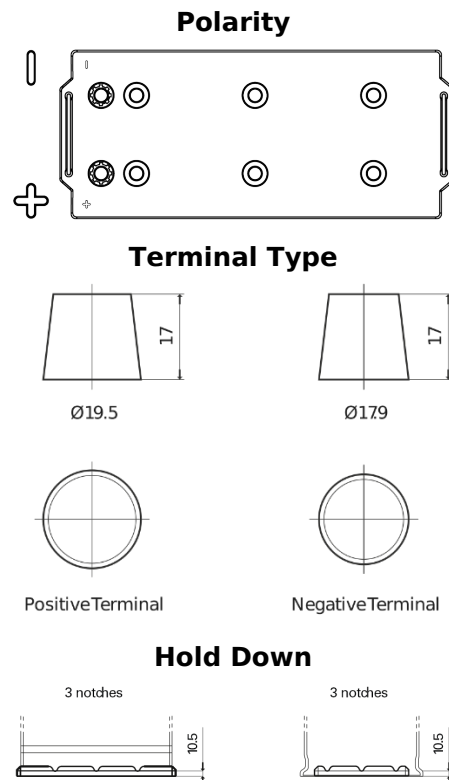

Product overview

Batteries for Trucks, Buses, Construction, Agriculture

StartPRO FG1806

Part number	FG1806
Technology	Flooded
EAN/GTIN	3661024045506
Voltage	12 V
Capacity	180.0 Ah
CCA	1000 A
Length	510 mm
Width	218 mm
Height	225 mm
Box size	D09
Polarity	ETN 4
Terminal Type	EN taper post
Hold Down	B3
Weights (subject of variation)	43.00 kg