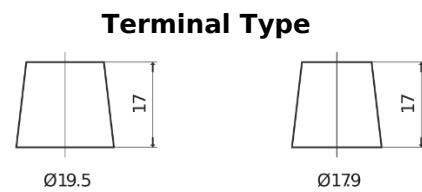

Product overview

Batteries for Trucks, Buses, Construction, Agriculture

StartPRO FG1803

Part number	FG1803
Technology	Flooded
EAN/GTIN	3661024045445
Voltage	12 V
Capacity	180.0 Ah
CCA	1000 A
Length	513 mm
Width	223 mm
Height	223 mm
Box size	D05
Polarity	ETN 3
Terminal Type	EN taper post
Hold Down	B0
Weights (subject of variation)	42.80 kg