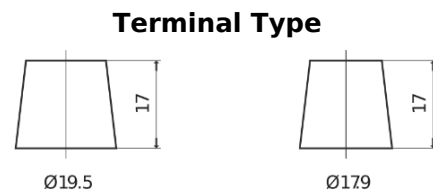

Product overview

Batteries for Trucks, Buses, Construction, Agriculture

StartPRO FG1803

Part number	FG1803
Technology	Flooded
EAN/GTIN	3661024045445
Voltage	12 V
Capacity	180.0 Ah
CCA	1000 A
Length	513 mm
Width	223 mm
Height	223 mm
Box size	D05
Polarity	ETN 3
Terminal Type	EN taper post
Hold Down	B0
Weights (subject of variation)	42.80 kg