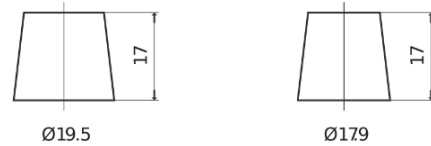

Product overview

Batteries for Cars

Futura CA852

Part number	CA852
Technology	Flooded
EAN/GTIN	3661024014298
Voltage	12 V
Capacity	85.0 Ah
CCA	800 A
Length	315 mm
Width	175 mm
Height	175 mm
Box size	LB4
Polarity	ETN 0
Terminal Type	EN taper post
Hold Down	B13
Weights (subject of variation)	18.60 kg

Polarity

Terminal Type

Positive Terminal

Negative Terminal

Hold Down

Design, features and specifications are subject to change without notice. We disclaim any representation or warranty, express or implied, concerning the data or recommendations, and in no event shall be liable for any loss or damage claimed to have arisen as a result. Some products may not be available in your local market.