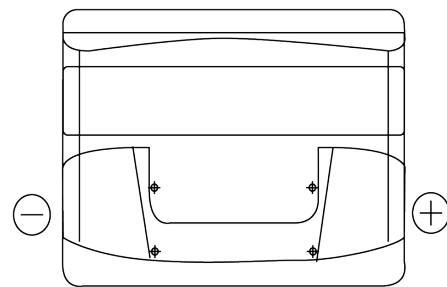

Product overview

Batteries for Cars

Standard CC440

Part number	CC440
Technology	Flooded
EAN/GTIN	3661024014786
Voltage	12 V
Capacity	44 Ah
CCA	360 A
Length	207 mm
Width	175 mm
Height	190 mm
Box size	L01
Polarity	ETN 0
Terminal Type	EN taper post
Hold Down	B13
Weights (subject of variation)	11.10 kg

Polarity

Terminal Type

Positive Terminal

Negative Terminal

Hold Down

Design, features and specifications are subject to change without notice. We disclaim any representation or warranty, express or implied, concerning the data or recommendations, and in no event shall be liable for any loss or damage claimed to have arisen as a result. Some products may not be available in your local market.