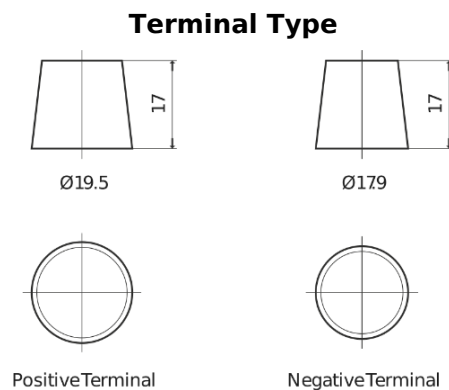

Product overview

Batteries for Trucks, Buses, Construction, Agriculture

StartPRO FG1406

Part number	FG1406
Technology	Flooded
EAN/GTIN	3661024045490
Voltage	12 V
Capacity	140.0 Ah
CCA	800 A
Length	510 mm
Width	175 mm
Height	225 mm
Box size	D08
Polarity	ETN 4
Terminal Type	EN taper post
Hold Down	B3
Weights (subject of variation)	33.50 kg