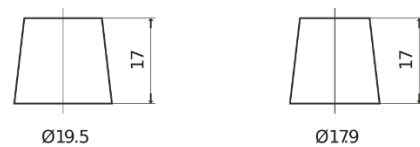

**Product overview**

Batteries for Cars

**Technica TB440**

Part number	TB440
Technology	Flooded
EAN/GTIN	3661024054508
Voltage	12 V
Capacity	44 Ah
CCA	400 A
Length	175 mm
Width	175 mm
Height	190 mm
Box size	L00
Polarity	ETN 0
Terminal Type	EN taper post
Hold Down	B13
Weights (subject of variation)	10.70 kg

**Polarity**

**Terminal Type**

Positive Terminal

Negative Terminal

**Hold Down**

Design, features and specifications are subject to change without notice. We disclaim any representation or warranty, express or implied, concerning the data or recommendations, and in no event shall be liable for any loss or damage claimed to have arisen as a result. Some products may not be available in your local market.