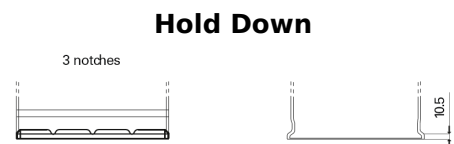

**Product overview**

Batteries for Trucks, Buses, Construction, Agriculture

**StartPRO FG1402**

Part number	FG1402
Technology	Flooded
EAN/GTIN	3661024045346
Voltage	12 V
Capacity	140.0 Ah
CCA	900 A
Length	508 mm
Width	175 mm
Height	205 mm
Box size	ATM
Polarity	ETN 0
Terminal Type	EN taper post
Hold Down	B1
Weights (subject of variation)	33.80 kg