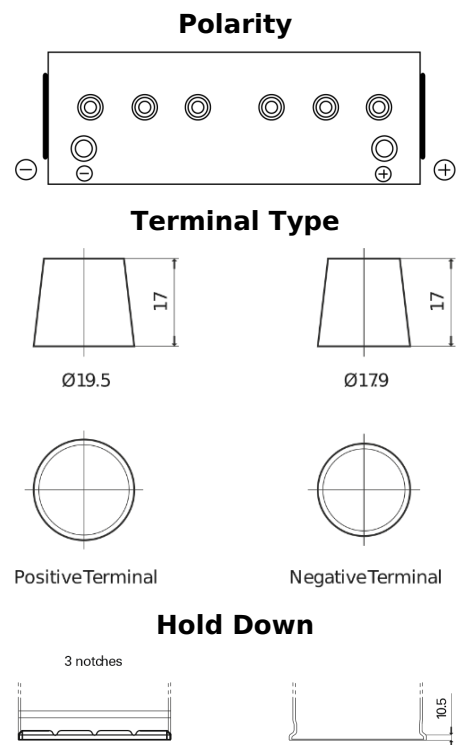

**Product overview**

Batteries for Trucks, Buses, Construction, Agriculture

**StartPRO FG1402**

Part number	FG1402
Technology	Flooded
EAN/GTIN	3661024045346
Voltage	12 V
Capacity	140.0 Ah
CCA	900 A
Length	508 mm
Width	175 mm
Height	205 mm
Box size	ATM
Polarity	ETN 0
Terminal Type	EN taper post
Hold Down	B1
Weights (subject of variation)	33.80 kg