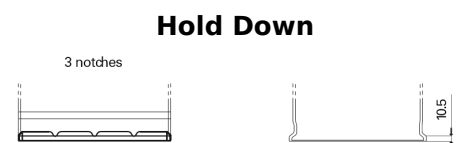

Product overview

Batteries for Trucks, Buses, Construction, Agriculture

StartPRO FG1402

| | |
|--------------------------------|---------------|
| Part number | FG1402 |
| Technology | Flooded |
| EAN/GTIN | 3661024045346 |
| Voltage | 12 V |
| Capacity | 140.0 Ah |
| CCA | 900 A |
| Length | 508 mm |
| Width | 175 mm |
| Height | 205 mm |
| Box size | ATM |
| Polarity | ETN 0 |
| Terminal Type | EN taper post |
| Hold Down | B1 |
| Weights (subject of variation) | 33.80 kg |