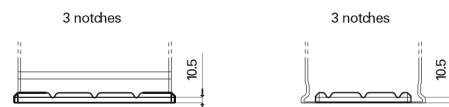

Product overview

Batteries for Trucks, Buses, Construction, Agriculture

StartPRO FG1355

Part number	FG1355
Technology	Flooded
EAN/GTIN	3661024045520
Voltage	12 V
Capacity	135.0 Ah
CCA	1000 A
Length	514 mm
Width	175 mm
Height	210 mm
Box size	DB8
Polarity	ETN 3
Terminal Type	EN taper post
Hold Down	B3
Weights (subject of variation)	36.00 kg

Polarity

Terminal Type

Positive Terminal

Negative Terminal

Hold Down

Design, features and specifications are subject to change without notice. We disclaim any representation or warranty, express or implied, concerning the data or recommendations, and in no event shall be liable for any loss or damage claimed to have arisen as a result. Some products may not be available in your local market.