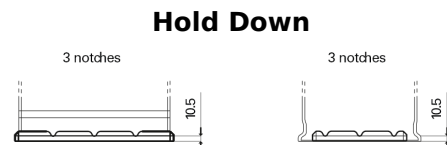

Product overview

Batteries for Trucks, Buses, Construction, Agriculture

StartPRO FG1355

| | |
|--------------------------------|---------------|
| Part number | FG1355 |
| Technology | Flooded |
| EAN/GTIN | 3661024045520 |
| Voltage | 12 V |
| Capacity | 135 Ah |
| CCA | 1000 A |
| Length | 514 mm |
| Width | 175 mm |
| Height | 210 mm |
| Box size | DB8 |
| Polarity | ETN 3 |
| Terminal Type | EN taper post |
| Hold Down | B3 |
| Weights (subject of variation) | 36.00 kg |