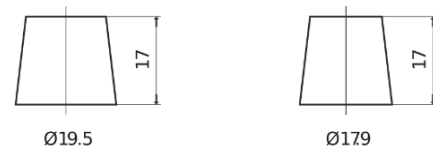

**Product overview**

Batteries for Trucks, Buses, Construction, Agriculture

**StartPRO FG1353**

Part number	FG1353
Technology	Flooded
EAN/GTIN	3661024045544
Voltage	12 V
Capacity	135.0 Ah
CCA	1000 A
Length	514 mm
Width	218 mm
Height	210 mm
Box size	DB9
Polarity	ETN 3
Terminal Type	EN taper post
Hold Down	B0
Weights (subject of variation)	39.80 kg

**Polarity**

**Terminal Type**

Positive Terminal

Negative Terminal

**Hold Down**

Design, features and specifications are subject to change without notice. We disclaim any representation or warranty, express or implied, concerning the data or recommendations, and in no event shall be liable for any loss or damage claimed to have arisen as a result. Some products may not be available in your local market.