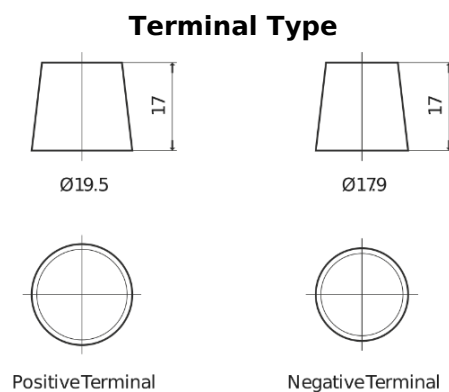

**Product overview**

Batteries for Trucks, Buses, Construction, Agriculture

**StartPRO FG1206**

Part number	FG1206
Technology	Flooded
EAN/GTIN	3661024046565
Voltage	12 V
Capacity	120.0 Ah
CCA	680 A
Length	510 mm
Width	175 mm
Height	225 mm
Box size	D08
Polarity	ETN 4
Terminal Type	EN taper post
Hold Down	B3
Weights (subject of variation)	31.80 kg