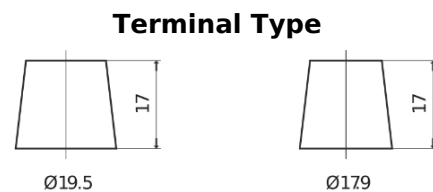

Product overview

Batteries for Trucks, Buses, Construction, Agriculture

StartPRO FG1203

Part number	FG1203
Technology	Flooded
EAN/GTIN	3661024046541
Voltage	12 V
Capacity	120.0 Ah
CCA	680 A
Length	513 mm
Width	189 mm
Height	223 mm
Box size	D04
Polarity	ETN 3
Terminal Type	EN taper post
Hold Down	B0
Weights (subject of variation)	32.50 kg