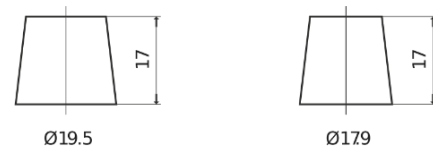

**Product overview**

Batteries for Cars

**Futura CA770**

Part number	CA770
Technology	Flooded
EAN/GTIN	3661024014243
Voltage	12 V
Capacity	77.0 Ah
CCA	760 A
Length	278 mm
Width	175 mm
Height	190 mm
Box size	L03
Polarity	ETN 0
Terminal Type	EN taper post
Hold Down	B13
Weights (subject of variation)	17.50 kg

**Polarity**

**Terminal Type**

Positive Terminal

Negative Terminal

**Hold Down**

Design, features and specifications are subject to change without notice. We disclaim any representation or warranty, express or implied, concerning the data or recommendations, and in no event shall be liable for any loss or damage claimed to have arisen as a result. Some products may not be available in your local market.