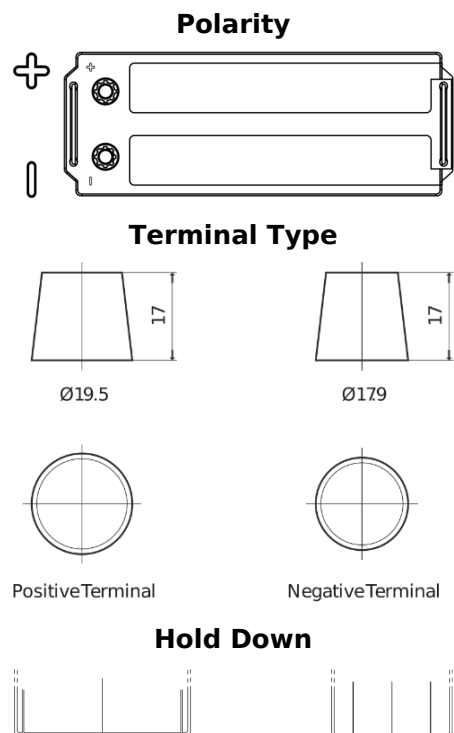

Product overview

Batteries for Trucks, Buses, Construction, Agriculture

PowerPRO FF1453

| | |
|--------------------------------|---------------|
| Part number | FF1453 |
| Technology | Flooded |
| EAN/GTIN | 3661024045308 |
| Voltage | 12 V |
| Capacity | 145.0 Ah |
| CCA | 900 A |
| Length | 513 mm |
| Width | 189 mm |
| Height | 223 mm |
| Box size | D04 |
| Polarity | ETN 3 |
| Terminal Type | EN taper post |
| Hold Down | B0 |
| Weights (subject of variation) | 35.90 kg |