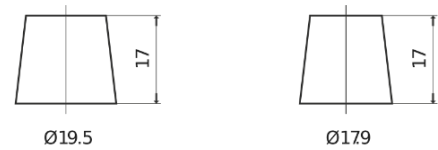

Terminal Type

Positive Terminal

Negative Terminal