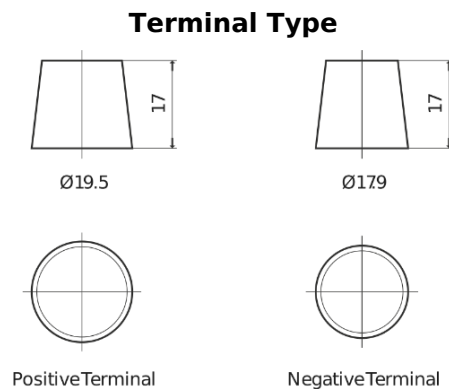

Product overview

Batteries for Trucks, Buses, Construction, Agriculture

StrongPRO EFB+ FE2353

Part number	FE2353
Technology	EFB
EAN/GTIN	3661024046534
Voltage	12 V
Capacity	235.0 Ah
CCA	1200 A
Length	518 mm
Width	274 mm
Height	240 mm
Box size	D06
Polarity	ETN 3
Terminal Type	EN taper post
Hold Down	B0
Weights (subject of variation)	58.20 kg