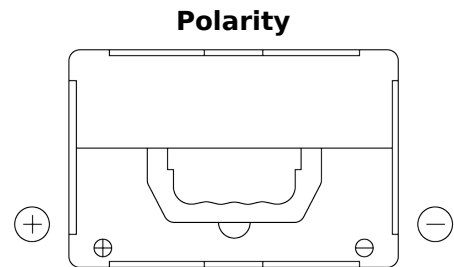

**Product overview**

Batteries for Cars

**Formula FB558**

Part number	FB558
Technology	Flooded
EAN/GTIN	3661024046985
Voltage	12 V
Capacity	55 Ah
CCA	620 A
Length	230 mm
Width	180 mm
Height	186 mm
Box size	G75
Polarity	ETN 1
Terminal Type	SAE S 3/8" side Terminal
Hold Down	B7
Weights (subject of variation)	14.20 kg