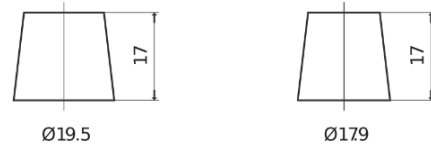

Terminal Type