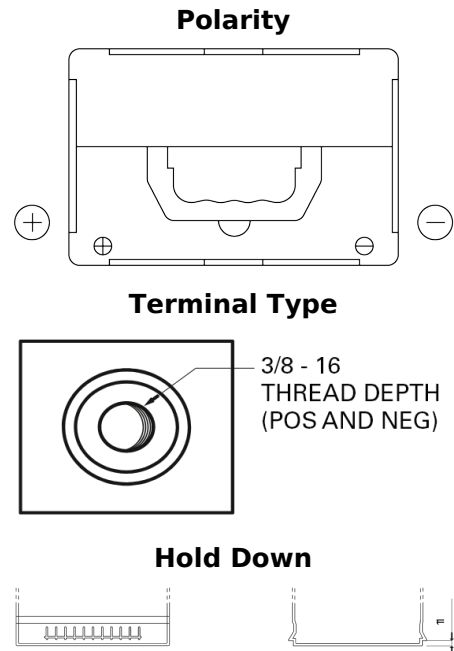

Product overview

Batteries for Cars

Excell EB558

Part number	EB558
Technology	Flooded
EAN/GTIN	3661024037419
Voltage	12 V
Capacity	55 Ah
CCA	620 A
Length	230 mm
Width	180 mm
Height	186 mm
Box size	G75
Polarity	ETN 1
Terminal Type	SAE S 3/8" side Terminal
Hold Down	B7
Weights (subject of variation)	14.20 kg