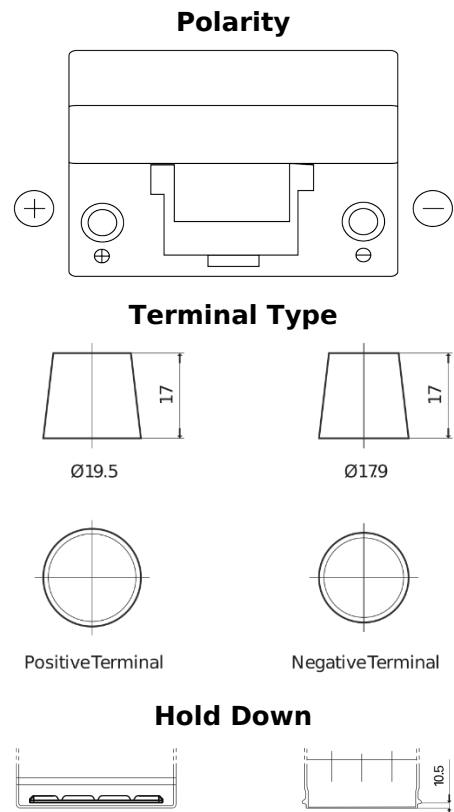

**Product overview**

Batteries for Cars

**Standard FC905**

Part number	FC905
Technology	Flooded
EAN/GTIN	3661024044769
Voltage	12 V
Capacity	90.0 Ah
CCA	680 A
Length	306 mm
Width	173 mm
Height	222 mm
Box size	D31
Polarity	ETN 1
Terminal Type	EN taper post
Hold Down	Korean B1
Weights (subject of variation)	19.90 kg